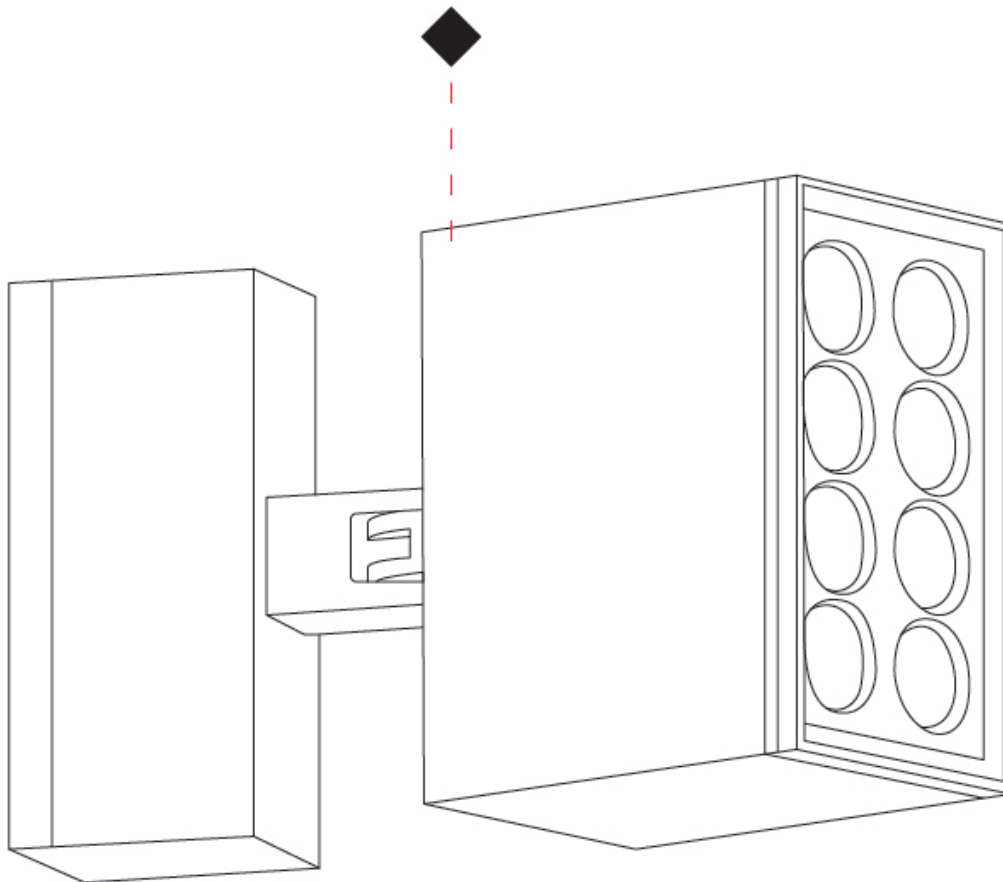

TARGET POST

E9B287-

PROJECT _____

TYPE _____

SPECIFIER _____

QUANTITY _____

DATE _____

E