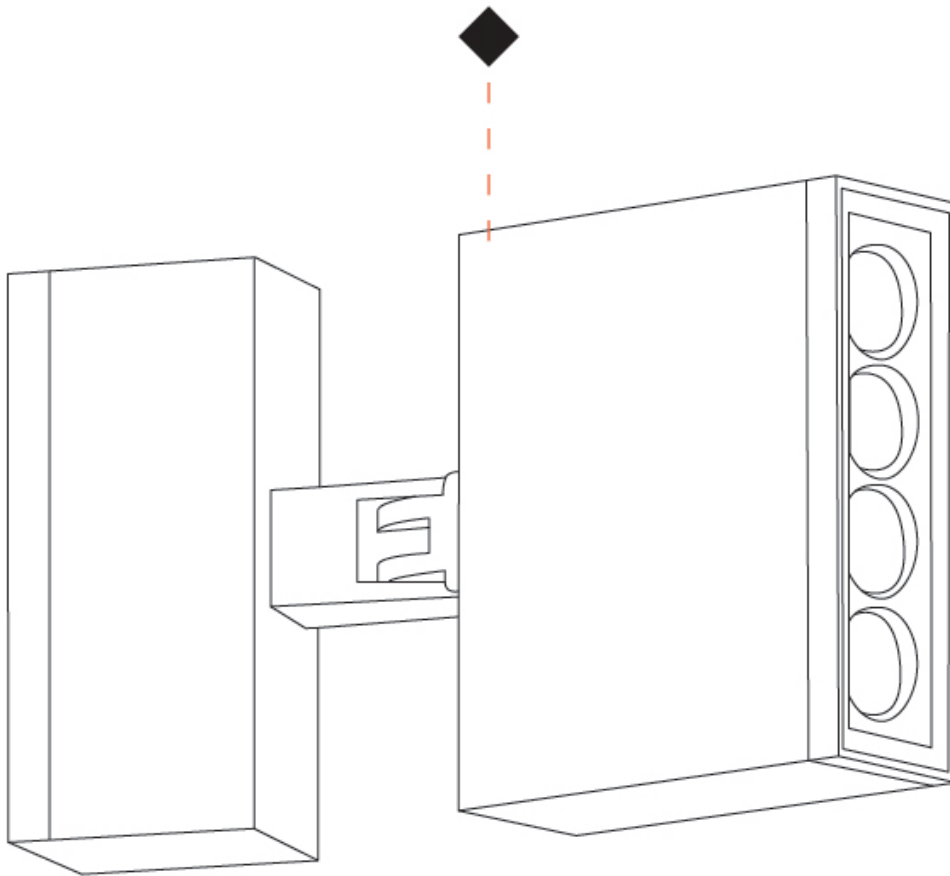

TARGET POST

E9B285-

PROJECT	_____
TYPE	_____
SPECIFIER	_____
QUANTITY	_____
DATE	_____