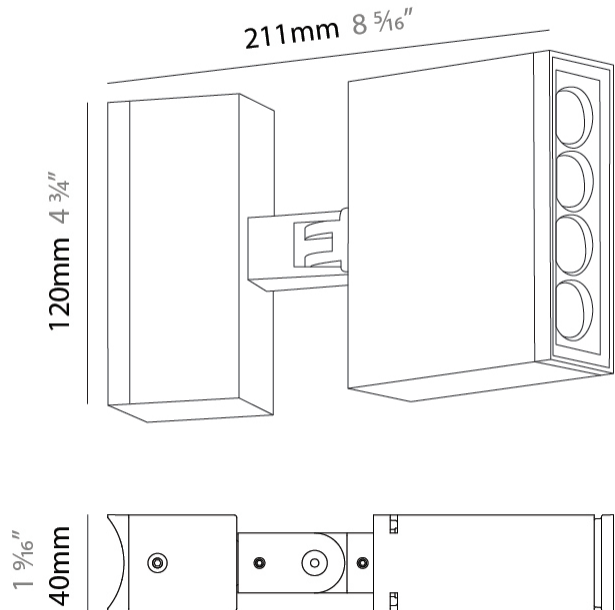

base number
Color   Finish   Lens
Temperature   Options   Options

1. To build a product code in our configurator select the specify button on the base model # product page
2. To build a manual product code on this datasheet choose from the options listed below in blue font and add the suffix to the base model #

GENERAL

Series: Target
Brand: Platek
Division: Exterior
Mounting Type: Post
Mounting Location: Above Ground
Subcategory: Bollard

PHYSICAL

Shape: Rectangle
Length (mm): 120
Length (in): 4 3/4
Width (mm): 40
Width (in): 1 9/16
Height (mm): 211
Height (in): 8 5/16
Light Distribution: Adjustable / Direct
Screws: A4 stainless steel
Diffuser: Clear tempered glass
Fixture Finish: [BLK / WHI / GRY / COR / ANT / BRZ](#)
Fixture Material: Aluminum Die Cast

ELECTRICAL

Lamp Type: LED
Input Wattage (W): 10
Total Output Wattage (W): 8
Dimming: Non-Dimmable
Driver Included: Yes
Driver Location: Integrated
Driver Type: Constant Current - 120Vac
Driver Class: Class 2
Input Voltage (V): 120 - 277
Constant Current (MA): 700
Upon Request: Integral: Phase dimming 120Vac / Non-dimming 120/277Vac / Remote: 0-10Vdc dimming

LED

Number of LEDs: 4
Color Temperature (°K): [2700 / 3000 / 4000](#)
Max. Delivered Lumen (lm): Max 775
CRI: >80 CRI
Lamp Life (hrs): 60000

OPTICAL

Optic°: [9 / 24 / 48 / ELL](#)
Adjustability: Rotational 330°; Tilt 90°

RATINGS AND CERTIFICATIONS

Certified By: Certified for North American Standards
IP rating: IP66
IK Rating: IK08