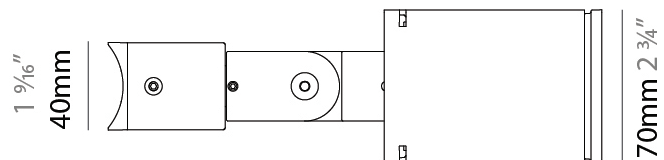

base number   Color   Finish   Lens
Temperature   Options   Options

1. To build a product code in our configurator select the specify button on the base model # product page
2. To build a manual product code on this datasheet choose from the options listed below in blue font and add the suffix to the base model #

GENERAL

Series: Target
Brand: Platek
Division: Exterior
Mounting Type: Post
Mounting Location: Above Ground
Subcategory: Bollard

PHYSICAL

Shape: Rectangle
Length (mm): 120
Length (in): 4 ³/₄
Width (mm): 40
Width (in): 1 ⁹/₁₆
Height (mm): 211
Height (in): 8 ⁵/₁₆
Light Distribution: Adjustable / Direct
Screws: A4 stainless steel
Diffuser: Clear tempered glass
Fixture Finish: [BLK](#) / [WHI](#) / [GRY](#) / [COR](#) / [ANT](#) / [BRZ](#)
Fixture Material: Aluminum Die Cast

ELECTRICAL

Lamp Type: LED
Input Wattage (W): 20
Total Output Wattage (W): 16
Dimming: Non-Dimmable
Driver Included: Yes
Driver Location: Integrated
Driver Type: Constant Current - 120Vac
Driver Class: Class 2
Input Voltage (V): 120 - 277
Constant Current (MA): 700
Upon Request: Integral: Phase dimming 120Vac / Non-dimming 120/277Vac / Remote: 0-10Vdc dimming

LED

Number of LEDs: 8
Color Temperature (°K): [2700](#) / [3000](#) / [4000](#)
Max. Delivered Lumen (lm): Max 1615
CRI: >80 CRI
Lamp Life (hrs): 60000

OPTICAL

Optic°: [9](#) / [24](#) / [48](#) / [ELL](#)
Adjustability: Rotational 330°; Tilt 90°

RATINGS AND CERTIFICATIONS

Certified By: Certified for North American Standards
IP rating: IP66
IK Rating: IK08