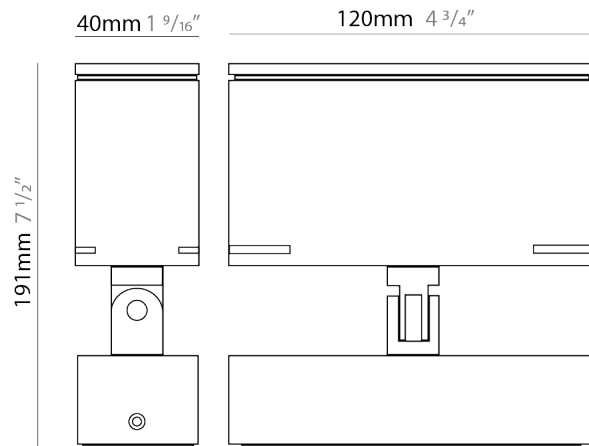

TARGET SURFACE

E9F232- _____ - _____
base number   Finish   Lens
                         Options   Options

1. To build a product code in our configurator select the specify button on the base model # product page
2. To build a manual product code on this datasheet choose from the options listed below in blue font and add the suffix to the base model #

GENERAL

Series: Target
Brand: Platek
Division: Exterior
Mounting Type: Surface
Mounting Location: Above Ground
Subcategory: Flood

PHYSICAL

Shape: Rectangle
Length (mm): 120
Length (in): 4 ¾
Width (mm): 40
Width (in): 1 ⅞
Height (mm): 191
Height (in): 7 ½
Light Distribution: Adjustable / Direct
Screws: A4 stainless steel
Diffuser: Clear tempered glass
Fixture Finish: [BLK / WHI / GRY / COR / ANT / BRZ](#)
Fixture Material: Aluminum Die Cast
Cable Details: 2000mm Cable

ELECTRICAL

Lamp Type: LED
Total Output Wattage (W): 8
Dimming: DMX
Driver Included: No
Driver Location: Remote
Driver Type: Constant Current - Universal
Driver Class: Class 2
Input Voltage (V): 120 - 277
Constant Current (MA): 700

LED

Number of LEDs: 4
Color Temperature (°K): RGBW
CRI: >80 CRI
Lamp Life (hrs): 60000
Special LEDs offerings: RGBW

OPTICAL

Optic°: [9 / 24 / 48 / ELL](#)
Adjustability: Tilt 90°

RATINGS AND CERTIFICATIONS

Certified By: Certified for North American Standards
IP rating: IP66
IK Rating: IK08
Bug Rating: B3 U0 G0