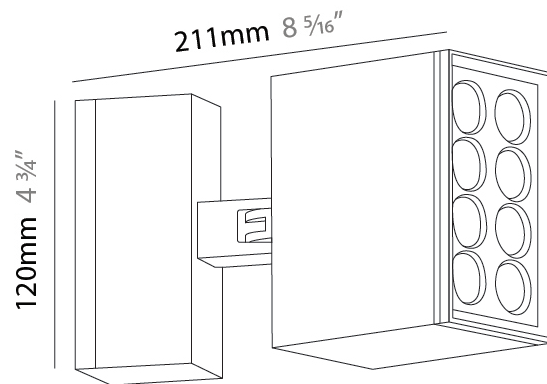

base number   Color   Finish   Lens
Temperature   Options   Options

1. To build a product code in our configurator select the specify button on the base model # product page
2. To build a manual product code on this datasheet choose from the options listed below in blue font and add the suffix to the base model #

GENERAL

Series: Target
Brand: Platek
Division: Exterior
Mounting Type: Post
Mounting Location: Above Ground
Subcategory: Bollard

PHYSICAL

Shape: Rectangle
Length (mm): 120
Length (in): 4 ³/₄
Width (mm): 40
Width (in): 1 ⁹/₁₆
Height (mm): 211
Height (in): 8 ⁵/₁₆
Light Distribution: Adjustable / Direct
Screws: A4 stainless steel
Diffuser: Clear tempered glass
Fixture Finish: [BLK](#) / [WHI](#) / [GRY](#) / [COR](#) / [ANT](#) / [BRZ](#)
Fixture Material: Aluminum Die Cast

ELECTRICAL

Lamp Type: LED
Input Wattage (W): 20
Total Output Wattage (W): 16
Dimming: Non-Dimmable
Driver Included: Yes
Driver Location: Integrated
Driver Type: Constant Current - 120Vac
Driver Class: Class 2
Input Voltage (V): 120 - 277
Constant Current (MA): 700
Upon Request: Integral: Phase dimming 120Vac / Non-dimming 120/277Vac / Remote: 0-10Vdc dimming

LED

Number of LEDs: 8
Color Temperature (°K): [2700](#) / [3000](#) / [4000](#)
Max. Delivered Lumen (lm): Max 1615
CRI: >80 CRI
Lamp Life (hrs): 60000

OPTICAL

Optic°: [9](#) / [24](#) / [48](#) / [ELL](#)
Adjustability: Rotational 330°; Tilt 90°

RATINGS AND CERTIFICATIONS

Certified By: Certified for North American Standards
IP rating: IP66
IK Rating: IK08